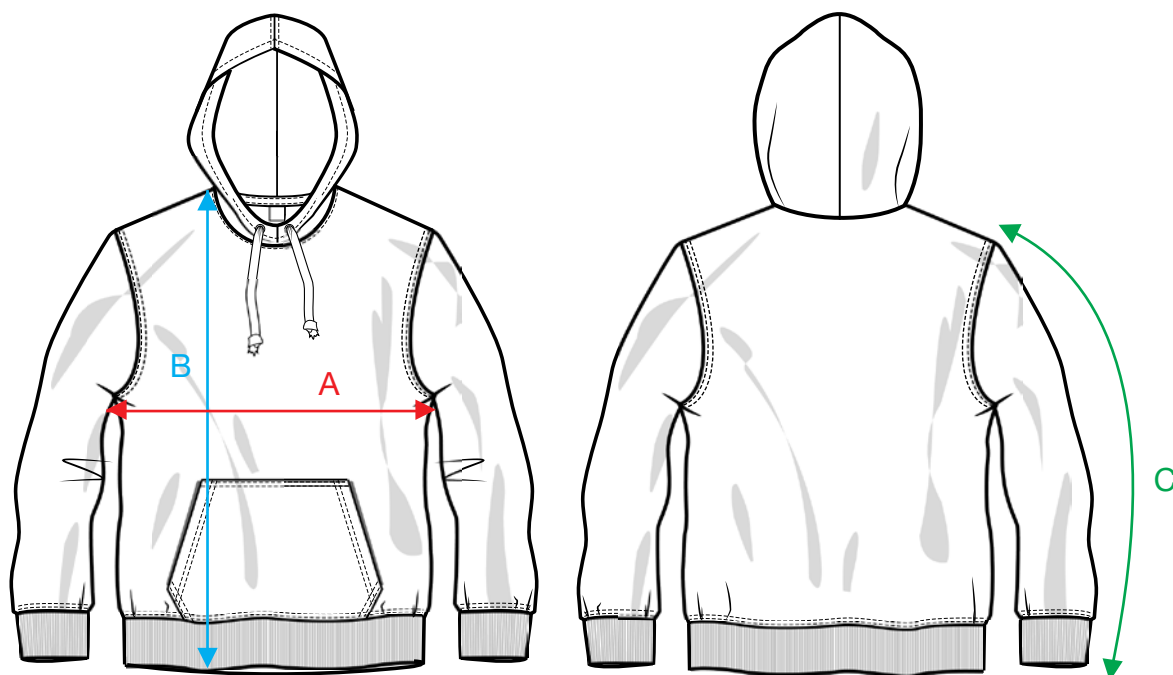

MEASUREMENT SHEET/SIZE SPEC

021041 CLASSIC HOODY

FRONT

BACK

MEASUREMENT IN CM	XS	S	M	L	XL	XXL	3XL	4XL	5XL
A - 1/2 CHEST	45	50	54	59	64	69	75	81	87
B - BODYLENGTH FRONT HPS	66	69	72	75	78	80	82	84	86
C - SHOULDER + SLEEVELENGTH	64	65,5	67	69	69	70	70	71	71

Sizing chart is in centimeters and sizing is subject to a market accepted tolerance. No rights may be derived from this sizing chart.