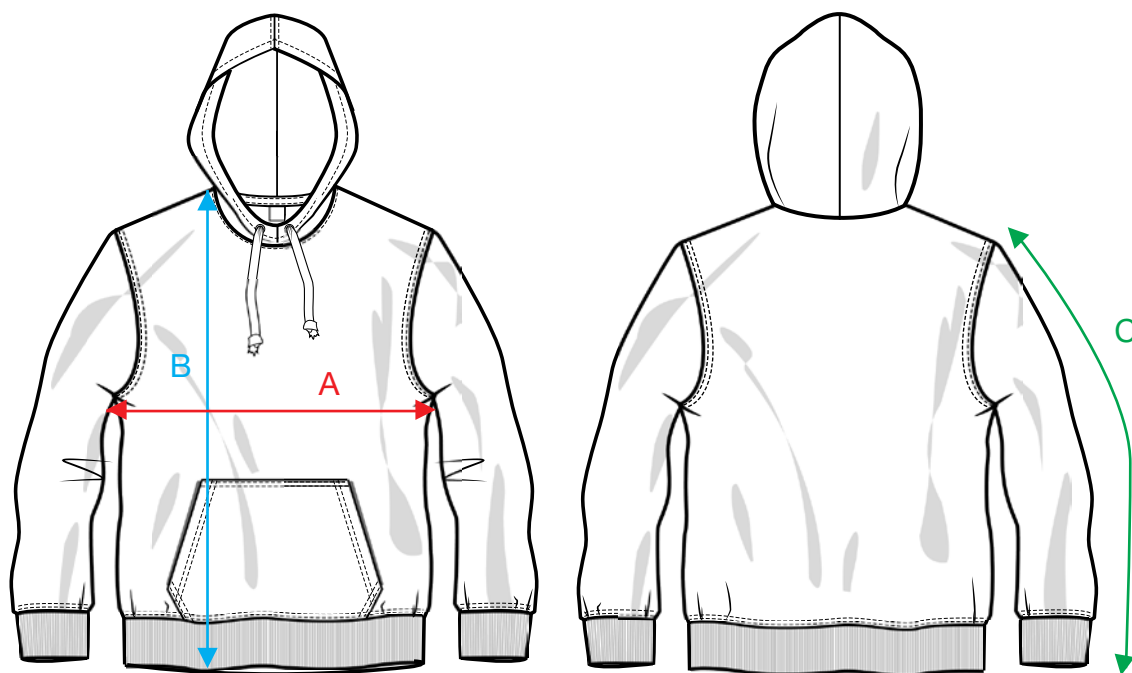

MEASUREMENT SHEET/SIZE SPEC

021042 CLASSIC HOODY LADIES

FRONT

BACK

MEASUREMENT IN CM	XS/34	S/36	M/38	L/40	XL/42	XXL/44
A - 1/2 CHEST	44	47	50	54	58	62
B - BODYLENGTH FRONT HPS	61	63	65	67	69	71
C - SLEEVELENGTH	61	62,5	64	64	65	65

Sizing chart is in centimeters and sizing is subject to a market accepted tolerance. No rights may be derived from this sizing chart.